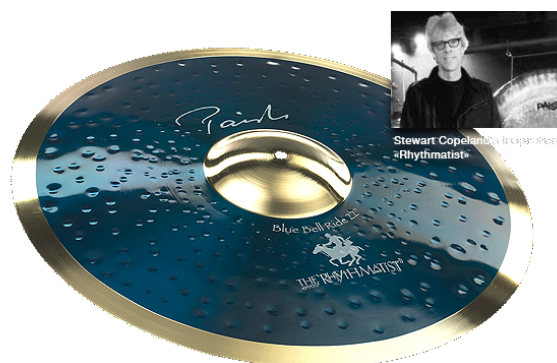

Blue Bell Ride 22"

SKU:
CY0004005522

Weight: heavy
Volume: fairly low to loud
Stick Sound: glassy
Intensity: dry
Sustain: medium
Bell Character: strong, deep, clear, fairly separated

Sound Character:

Dry, slightly dark, raw, melodic. Fairly narrow range, fairly clean mix. Heavy yet controllable feel. A clear, glassy ping over a dry and slightly dark, harmonic layer of wash. Very distinctive, tight and deep bell. Well suited for all types of musical styles that require clear stick work and a strong bell. Developed in co-operation with the legendary "The Police" drummer Stewart Copeland.

[Sound Files](#), [Image Zoom](#), and [more](#)